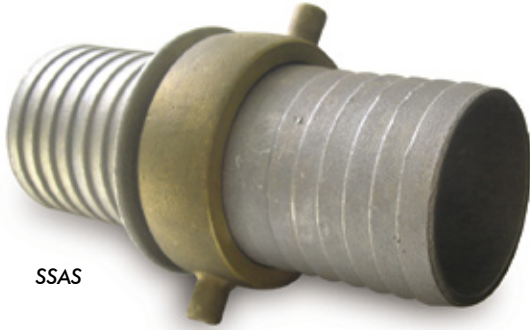

# Long & Short Shank Fittings

SSAS

## SHORT SHANKS - COMPLETE SETS

Short shank couplings are the most economical connections for water discharge hose assemblies. Brass for more corrosive products.

### ALUMINUM (FEMALE HAS BRASS SWIVEL NUT) - NPSM