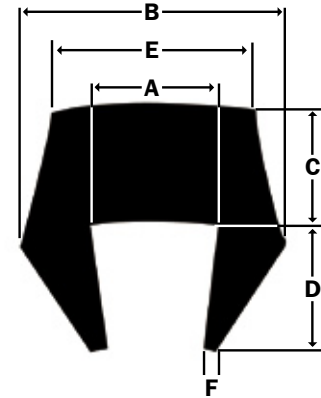

## SHAKER SCREEN PROTECTORS

BUFFER STRIP FOR USE ON SCREEN SUPPORT BARS

Parts No.	Size Inches	Dimensions in Inches					
		A	B	C	D	E	F
FTUCHD-.375	3/8	3/8	1-1/16	1/2	5/8	13/16	3/16
FTUCHD-.5	1/2	1/2	1-1/16	3/8	1/2	13/16	3/16
FTUCHD-.75	3/4	3/4	1-1/2	5/8	3/4	1	1/4

**NOTE:** Style FT - Flat Top